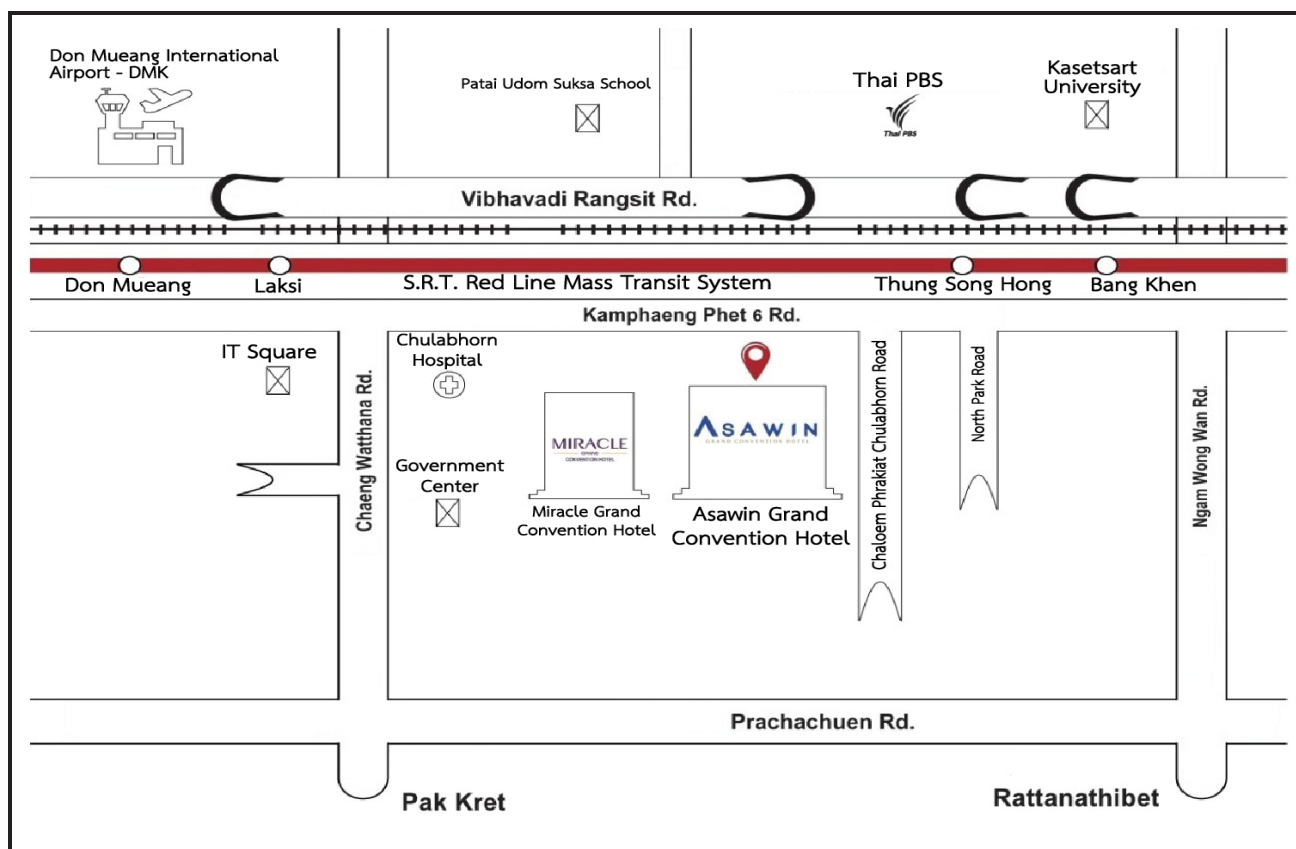

Map of the meeting venue

Place Phra Visanu Room, 3rd Floor, The Asawin Grand Convention Hotel

Address No. 88 Vibhavadi Rangsit Road (Kamphaeng Phet 6), Kwaeng Talad Bangkhen,
Khet Laksi, Bangkok 10210

Telephone (66)2 159 5888